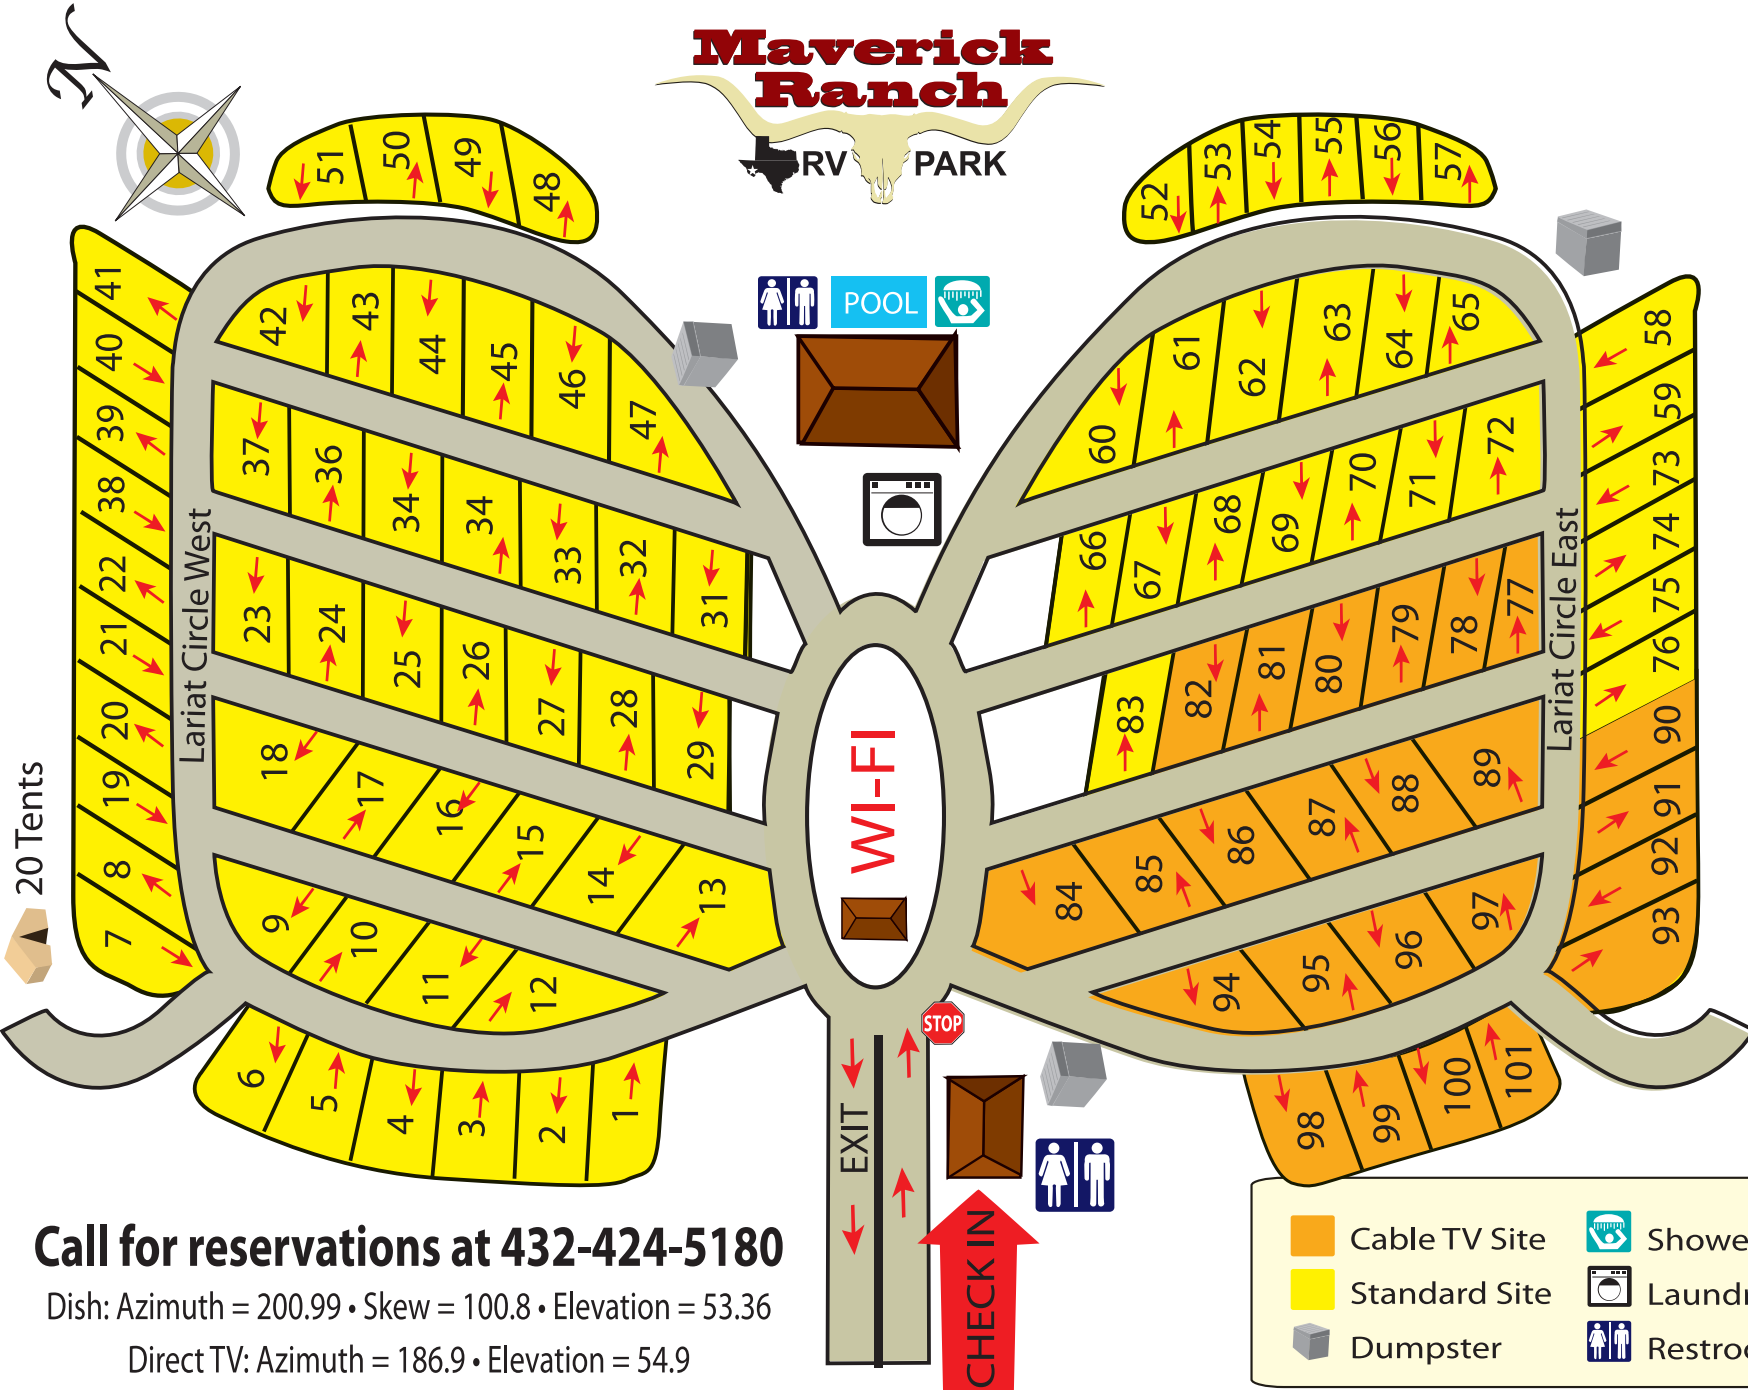

Maverick Ranch

RV PARK

Call for reservations at 432-424-5180

Dish: Azimuth = 200.99 • Skew = 100.8 • Elevation = 53.36

Direct TV: Azimuth = 186.9 • Elevation = 54.9